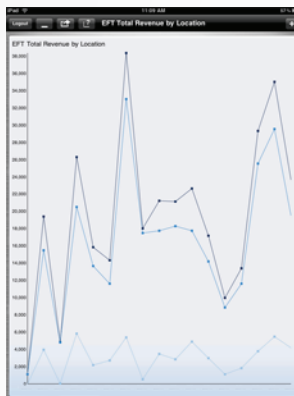

INTRODUCING THE ALL-IN-ONE VISUAL OVERVIEW

HELIOS DASHBOARD

Access via internet, iPad, iPhone, or Android device.

See in-Depth graphs, charts, and analysis about your business in real-time!

See Real-Time Stats such as:

- Total Sales MTD
- Total Sales Daily
- EFT Total Revenue
- Total Count Daily
- Employee PCA Daily
- Location PCA Daily
- All in One Place!**

EXCLUSIVELY FOR VERSION 12 ENTERPRISE

ACCESS VIA INTERNET, IPAD, IPHONE OR ANDROID DEVICE

See In-Depth Graphs, Charts & Analysis About Your Business in Real-Time!

A table titled 'Employee PCA MTD' displaying PCA counts for various employees. The table has columns for Employee ID, Name, and PCA Count. The data is sorted by PCA Count in descending order.