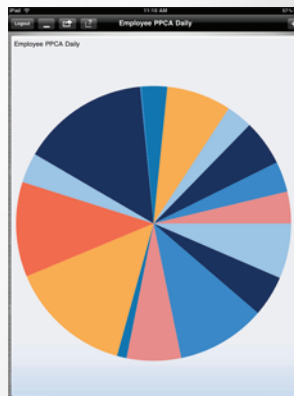

INTRODUCING THE ALL-IN-ONE VISUAL OVERVIEW

HELIOS DASHBOARD

Access via internet, iPad, iPhone, or Android device.

See in-Depth graphs, charts, and analysis about your business in real-time!

See Real-Time Stats such as:

- Total Sales MTD
- Total Sales Daily
- EFT Total Revenue
- Total Count Daily
- Employee PCA Daily
- Location PCA Daily
- All in One Place!**

EXCLUSIVELY FOR VERSION 12 ENTERPRISE

ACCESS VIA INTERNET, IPAD, IPHONE OR ANDROID DEVICE

See In-Depth Graphs, Charts & Analysis About Your Business in Real-Time!

A table titled 'Employee PCA MTD' displaying PCA counts for various employees. The table has columns for Employee ID, Name, and PCA Count. The data is sorted by PCA Count in descending order.